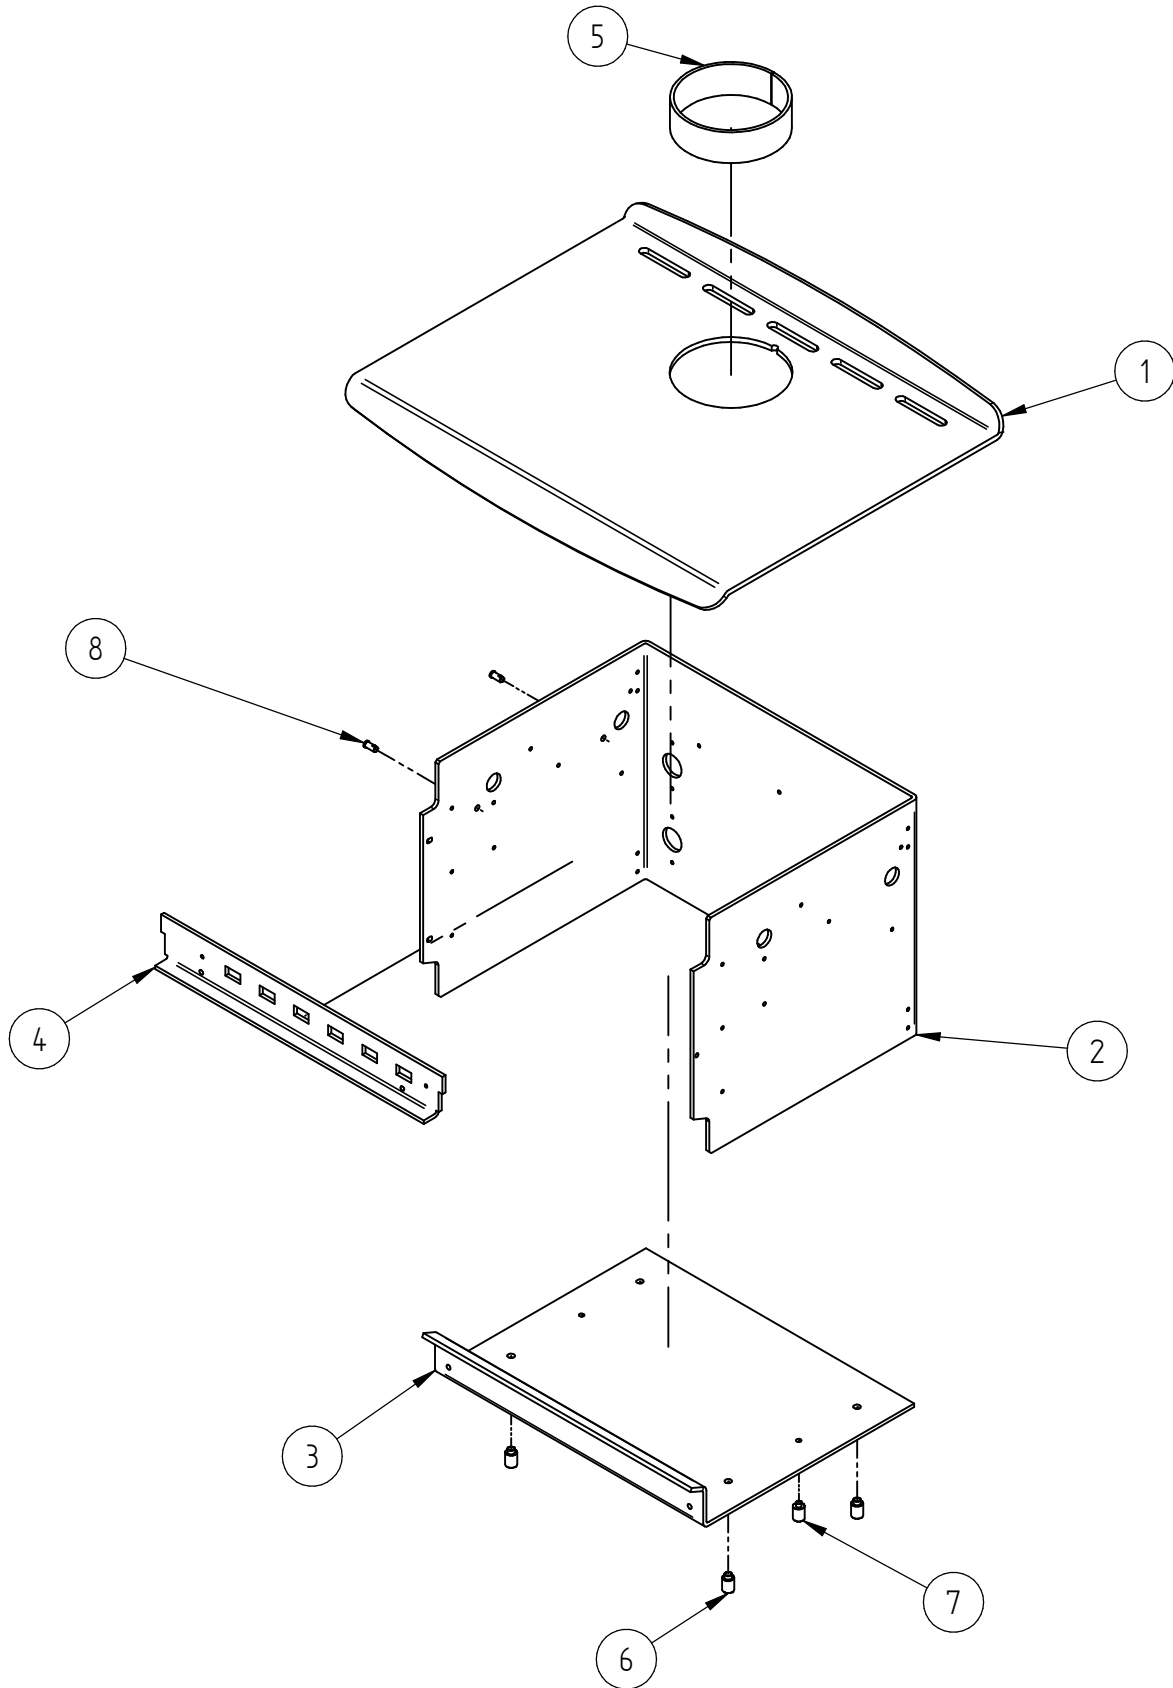

FIREBOX DETAILS

When ordering PLEASE QUOTE PART ID, MODEL Number & DESCRIPTIONS, NOT ITEM Number
determining left hand side from viewing position

FIRE BOX				
Item	Part ID	Models	Descriptions	Qty
		992907 / KRUBK		
1	KRR00001	-	KRR TOP PLATE	1
2	KRR00106	-	KRR FIREBOX WRAP	1
3	KRR00107	-	KRR FIREBOX BASE	1
4	KRR00108	-	KRR FIREBOX FRONT	1
5	MET00120	-	SPIGOT	1
6	MET00429	-	FIREBOX BUSH - SPIGOTED	4
7	ATN00129	-	HEAT SHIELD SPACER	2
8	MIC00137	-	MIC AIRBAR PIN	2

When ordering PLEASE QUOTE PART ID, MODEL Number & DESCRIPTIONS, NOT ITEM Number
determining left hand side from viewing position