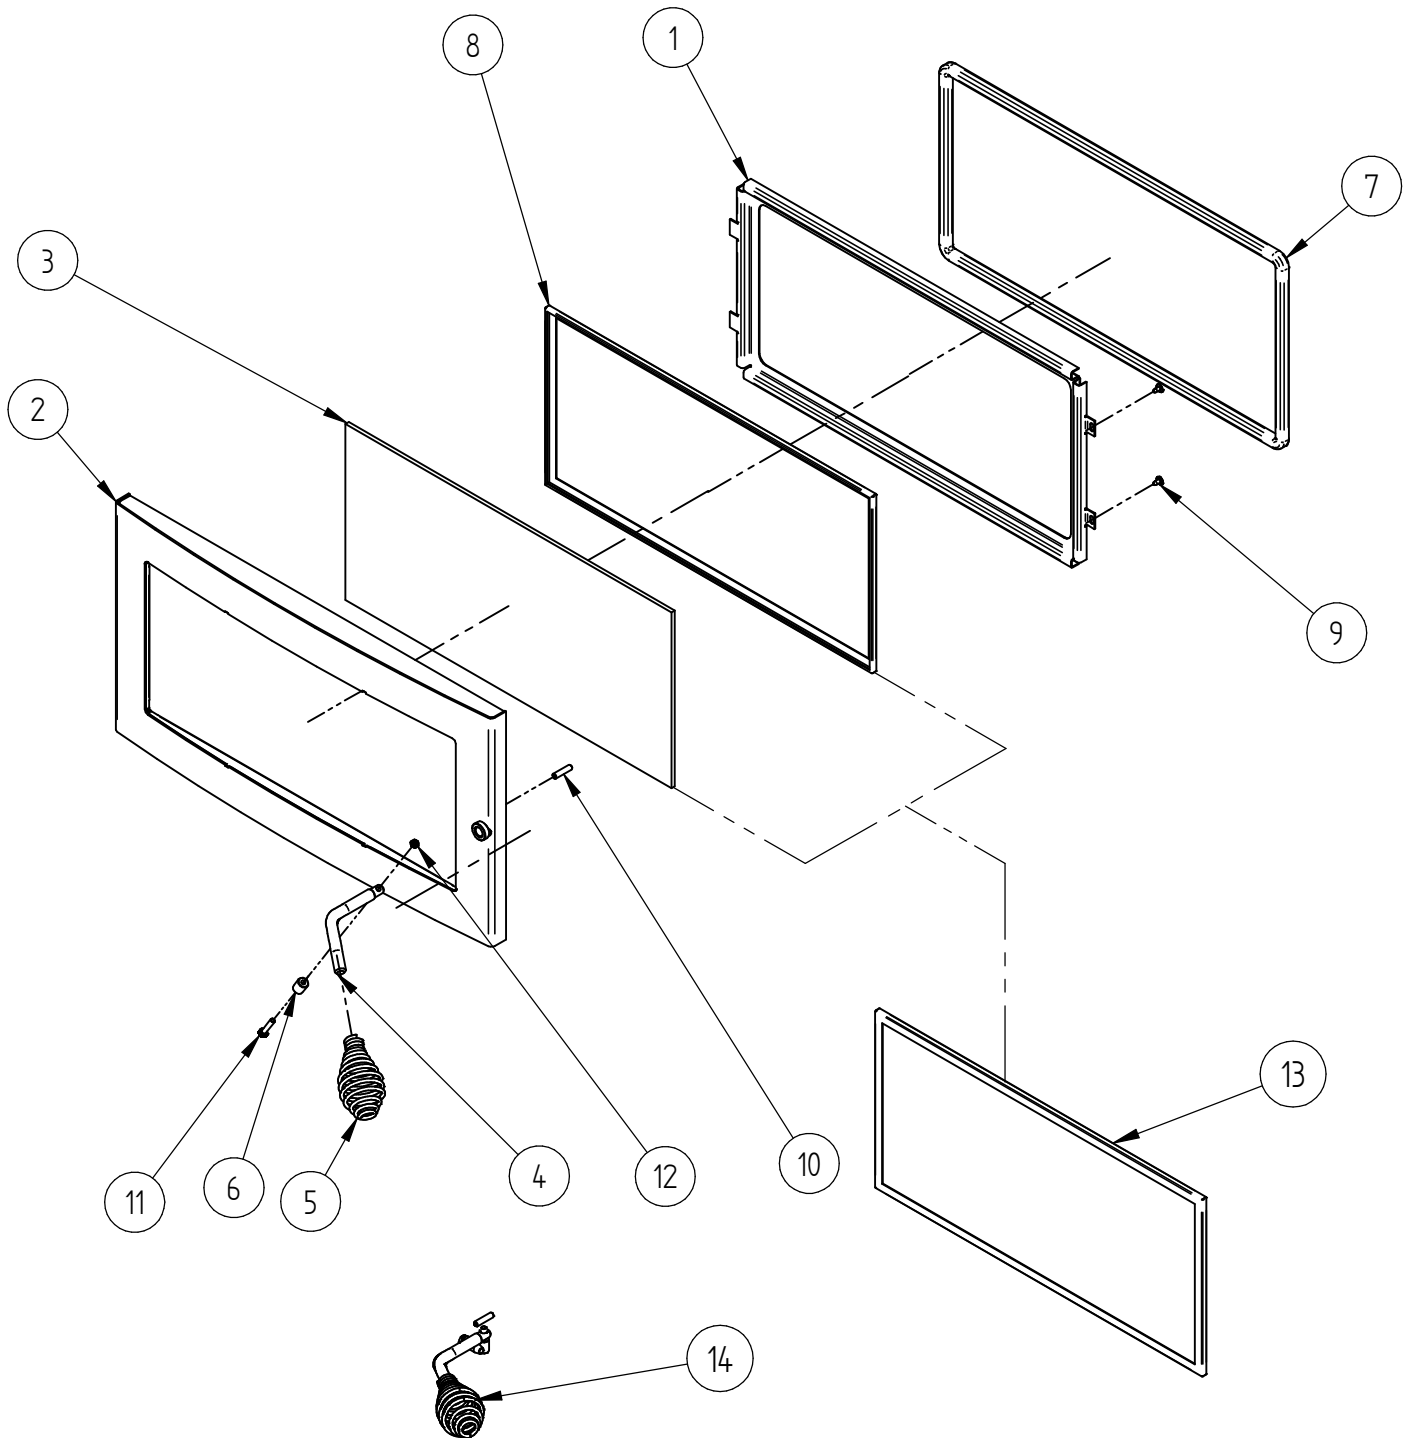

DOOR ASSEMBLY

When ordering PLEASE QUOTE PART ID, MODEL Number & DESCRIPTIONS, NOT ITEM Number
determining left hand side from viewing position

DOOR ASSEMBLY				
Item	Part ID	Models	Descriptions	Qty
		992907 / KRUBK		
1	PFS00034	-	PFS GLASS RETAINER	1
2	KRRAC030	V02	KRR ROUNDED DOOR	1
3	PFS00204	-	PFS GLASS	1
4	KRR00373	V02	KRR DOOR LEVER	1
5	KRR00376BK	-	KRR DOOR HANDLE	1
6	PYR00461	-	PYR HANDLE ROLLER	1
7	C16MMDR	-	DOOR ROPE 16MM X 50m ROLL (MTR)	1
8	C25MMLT	-	LADDER TAPE 25x3x50m ROLL (MTR)	1
9	521627	-	SCREW; S/T 8GX3/8" MUSH FLANGE POZI BLK	2
10	521704	-	SCREW; GRUB M6X25 ALLEN BLK	1
11	521805	-	SCREW; CAP M5X25 ALLEN BLK	1
12	522901	-	NUT; BINX M5 ZP	1
13	PFSAC204	-	PFS GLASS/TAPE SPARE KIT	1
14	KRRACDH	-	KRONOS DOOR HANDLE ASSEMBLY KIT	1

*Optional Sale Kit

When ordering PLEASE QUOTE PART ID, MODEL Number & DESCRIPTIONS, NOT ITEM Number
determining left hand side from viewing position