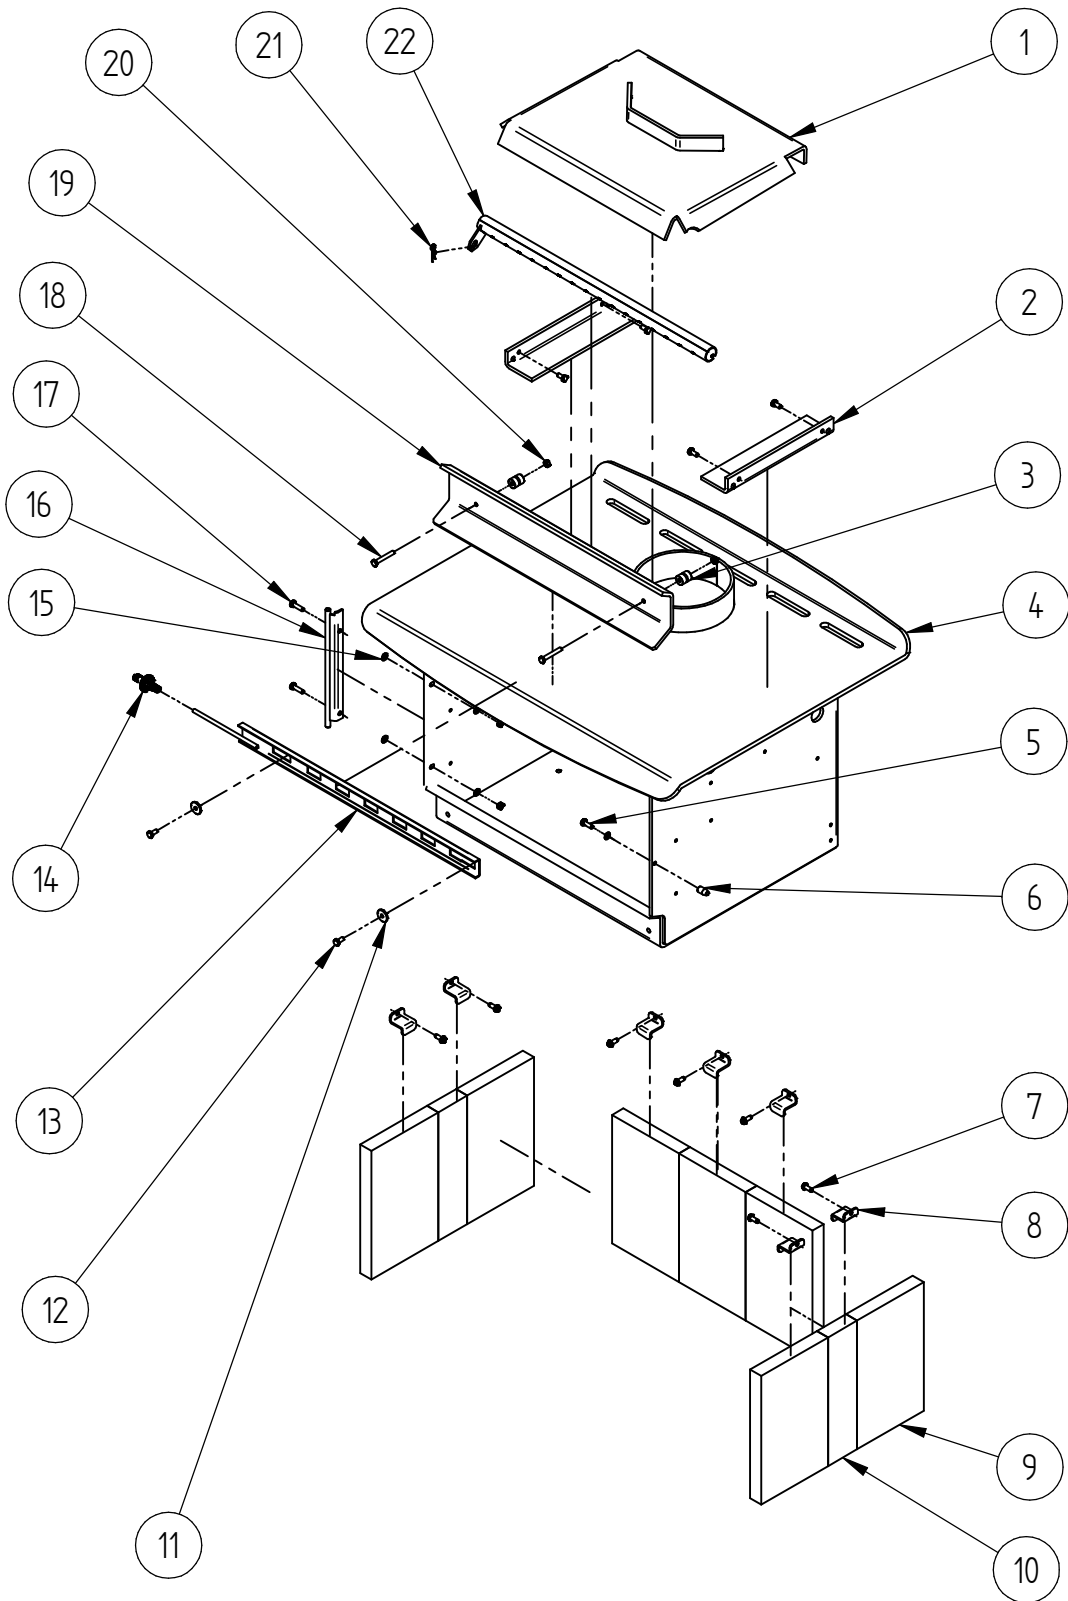

AIRSLIDE, BAFFLE, BRICKS AND FIREBOX

When ordering PLEASE QUOTE PART ID, MODEL Number & DESCRIPTIONS, NOT ITEM Number
determining left hand side from viewing position

AIRSLIDE, BAFFLE, BRICKS AND FIREBOX				
ITEM	Part ID	Models	Descriptions	Qty
		992907 / KRUBK		
1	KRUAC109	-	KRU BAFFLE ASSEMBLY	1
2	KRR00116	-	KRR BAFFLE SUPPORT	2
3	HBA00129	-	AIR DEFLECTOR BUSH -GROOVED	2
4	KRRAC004	-	KRR FIREBOX COMPLETE	1
5	521076	-	SCREW; M6X16 HEX ZP	1
6	MIC00079BK	-	KIT LOGAIRE CATCH PIN BLK ZC	1
7	521632	-	SCREW;S/TM6X15HEX FLNGE NIC TAPTITE	7
8	HBA00118	-	HBA BRICK SUPPORT	7
9	MIC00354	-	BRICK - LOGAIRE BRICK	7
10	MIC00355	-	BRICK - LOGAIRE HALF BRICK	2
11	MIC00083BK	-	MIC AIRSLIDE SPACER BLK ZC	2
12	521075	-	SCREW; M6X12 HEX ZP	6
13	KRR00036	-	KRR AIR SLIDE ASSEMBLY	1
14	LAR00375BK	-	LAREDO AIR CONTROL HANDLE	1
15	523031	-	WASHER; FLAT M6 ZP	5
16	MICAC190	-	MIC DOOR HINGE COMPLETE	1
17	521054	-	SCREW; M6X20 HEX ZP	2
18	521077	-	SCREW; M6X40 HEX ZP	2
19	KRR00102	-	KRR AIR DEFLECTOR	1
20	522117	-	NUT; HEX STD M6 ZP	4
21	526101	-	CLIP; R-CLIP 1.8 DIA ST	2
22	PCAAC138	-	PCA 1999 FRONT AIR BAR COMP.	1

When ordering PLEASE QUOTE PART ID, MODEL Number & DESCRIPTIONS, NOT ITEM Number
determining left hand side from viewing position