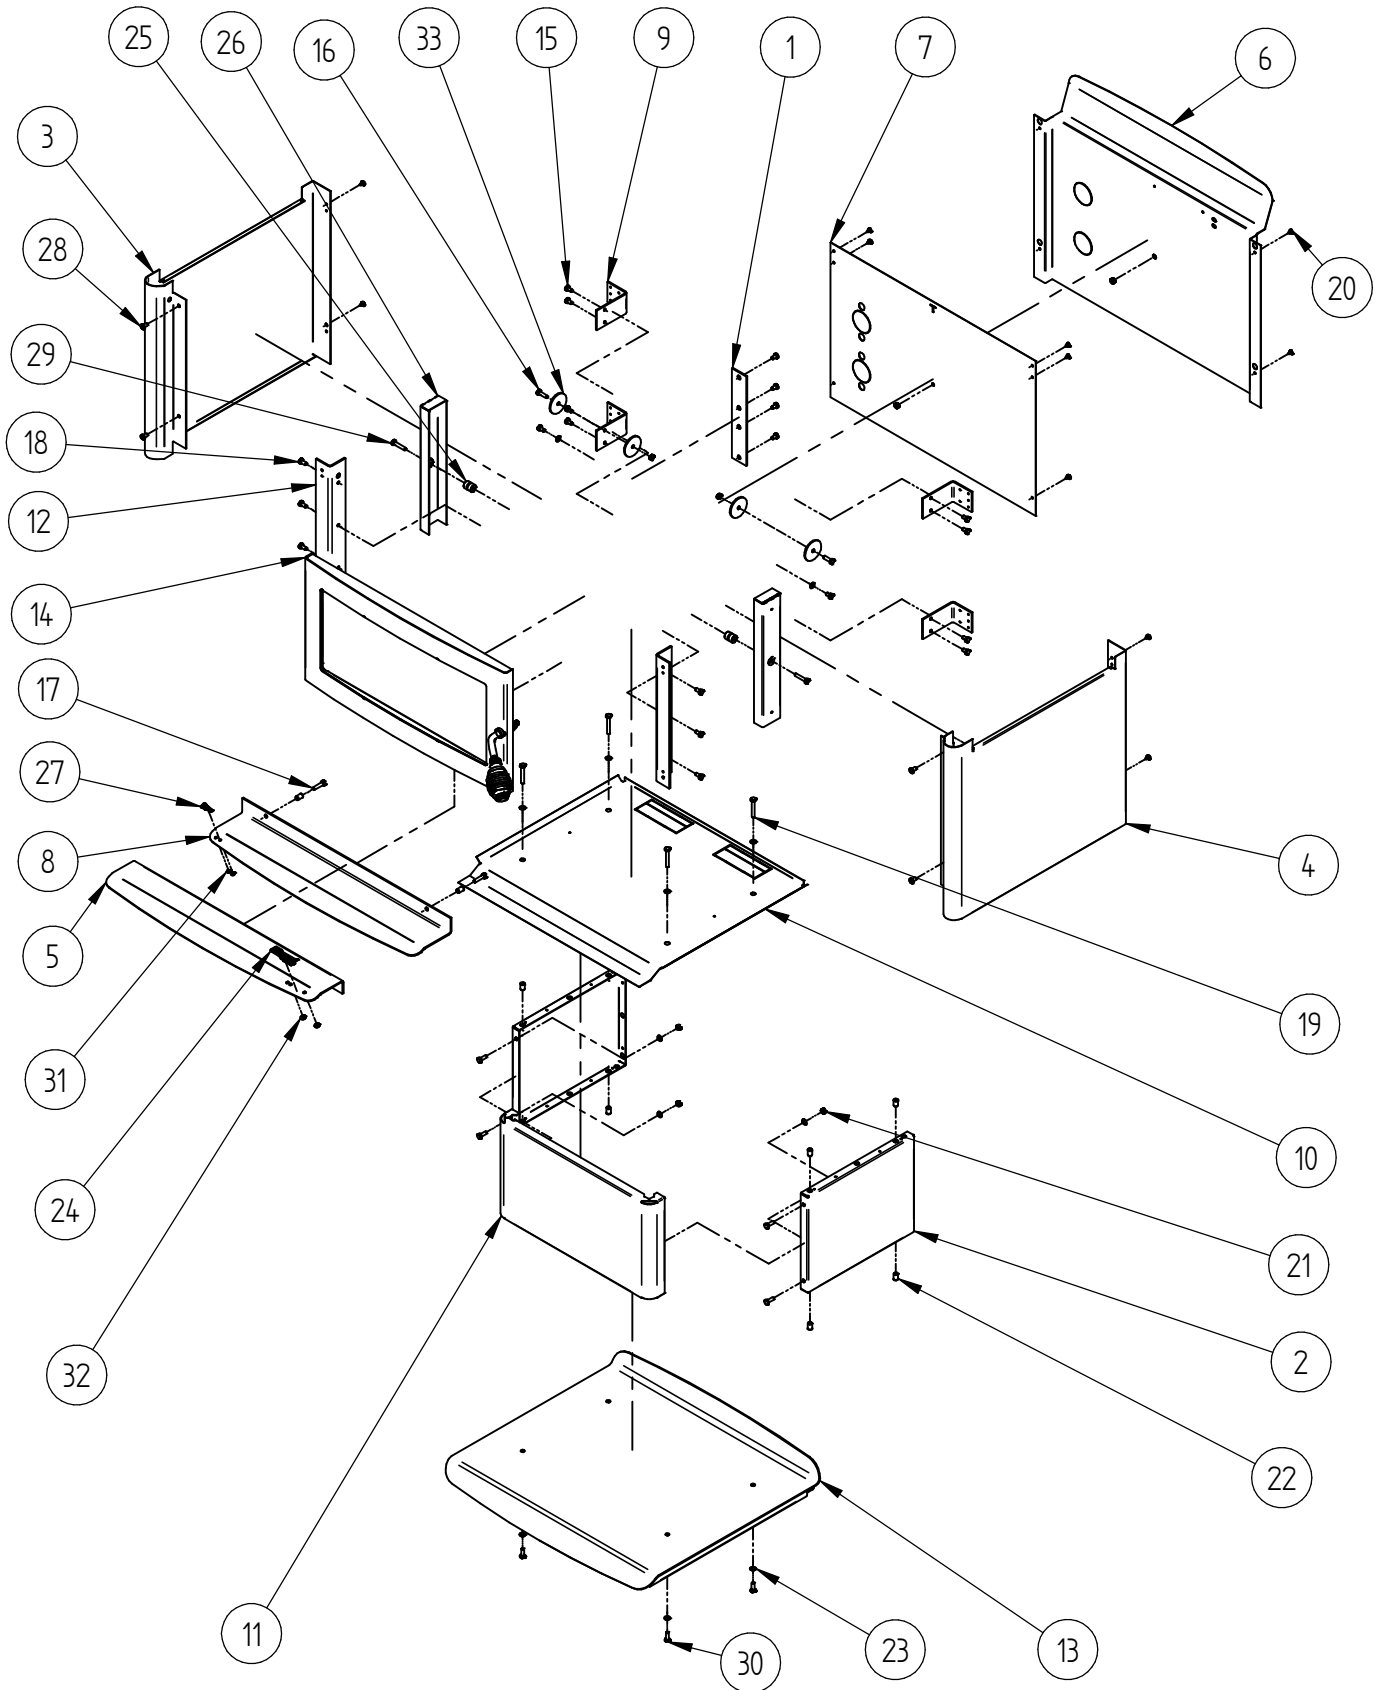

# PANELS, DOOR AND PEDESTAL

When ordering PLEASE QUOTE PART ID, MODEL Number & DESCRIPTIONS, NOT ITEM Number  
determining left hand side from viewing position

PANELS, ODOR AND PEDESTAL				
Item	Part ID	Models	Descriptions	Qty
		992907		
1	AIB00135	-	AIB WATER BOOSTER COVER PLATE	1
2	ATN00178	V02	ATN PEDESTAL SIDES	2
3	KRM00006	V02	KRM L/H SIDE PANEL	1
4	KRM00007	V02	KRM R/H SIDE PANEL	1
5	KRR00011	V02	KRR ASH LIP TOP	1
6	KRR00012	-	KRR BACK PANEL	1
7	KRR00038	-	KRR REAR HEAT SHIELD	1
8	KRR00095	V02	KRR ASH LIP BOTTOM	1
9	KRR00130	-	KRR REAR BODY MOUNT BRKT	4
10	KRR00176	-	KRR BASE HEAT SHIELD	1
11	KRR00177	V02	KRR PEDESTAL FRONT	1
12	MIR00183	-	MIR DOOR RIDDLE	2
13	KRRAC025	V02	KRR PEDESTAL BASE ASSEMBLY	1
14	KRRAC730	V02	SEE DOOR ASSEMBLY PAGE	1
15	521043	-	SCREW; M6X10 HEX ZP	10
16	521054	-	SCREW; M6X20 HEX ZP	2
17	521058	-	SCREW; M6X25 HEX ZP	2
18	521075	-	SCREW; M6X12 HEX ZP	6
19	521077	-	SCREW; M6X40 HEX ZP	4
20	521627	-	SCREW; S/T 8GX3/8" MUSH FLANGE POZI BLK	14
21	522117	-	NUT; HEX STD M6 ZP	8
22	522611	-	NUT; RIVNUT THN/SHT M6X13.5	11
23	523031	-	WASHER; FLAT M6 ZP	14
24	587835	-	BADGE MASPORT HEATING	1
25	HBA00129	-	HBA AIR DEFLECTOR SPACER	2
26	MIC00123	-	MIC SEC AIR CHANNEL	2
27	MIC00744	-	MIC HILO BADGE	1
28	521046	-	SCREW; M6X10 PAN POZI ZP	8
29	521059	-	SCREW; M6X30 HEX ZP	3
30	521076	-	SCREW; M6X16 HEX ZP	8
31	526008	-	CLIP; STARLOCK M3	2
32	526001	-	CLIP; STARLOCK 4 DIA SLP04	2
33	MET00035	-	MET BAFFLE WASHER	4